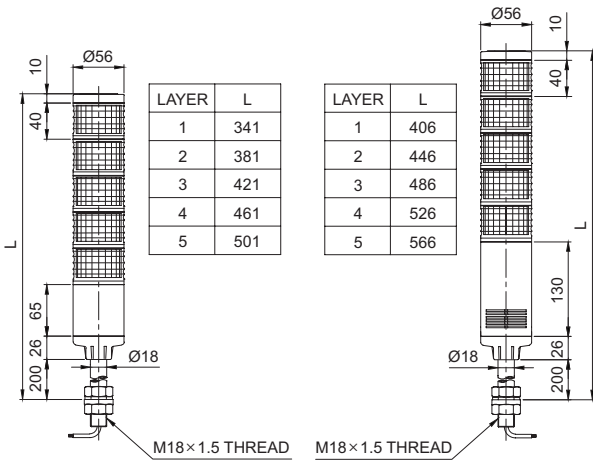

결선정보

- 전원선 : 전선규격 UL1015 AWG18(0.75sq)×2C 400mm
- 신호선 : 전선규격 UL1007 AWG22(0.3sq) 400mm
- LED광원 타워램프는 외부접점과 트랜지스터를 이용하여 결선할 수 있습니다.

※ 상세 결선도는 Page299~300을 참조하십시오.