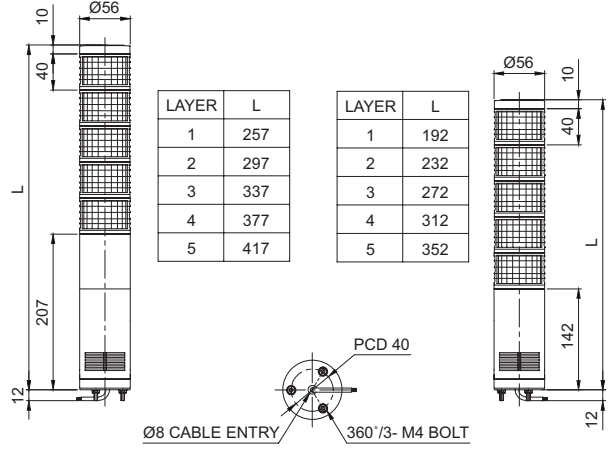

ST56MEL/ST56EL

외경 56mm LED 점등/점멸형 타워램프

외형도

(단위 : mm)

ST56MEL : AC/DC
ST56MEL-BZ : DC
ST56MELF : DC

ST56MEL-BZ : AC
ST56MELF-BZ : AC/DC
ST56MELF : AC

ST56MEL-W□ : AC
ST56MELF-W□ : AC

ST56MEL-W□ : DC
ST56MELF-W□ : DC