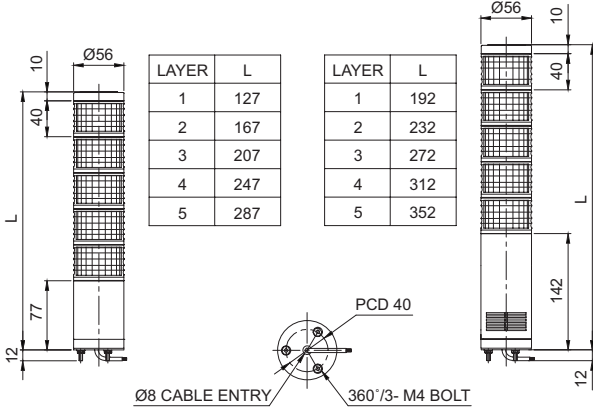

ST56MEL/ST56EL

외경 56mm LED 점등/점멸형 타워램프

외형도

(단위 : mm)

ST56MEL : AC/DC
ST56MEL-BZ : DC
ST56MELF : DC

ST56MEL-BZ : AC
ST56MELF-BZ : AC/DC
ST56MELF : AC

ST56MEL-W□ : AC
ST56MELF-W□ : AC

ST56MEL-W□ : DC
ST56MELF-W□ : DC