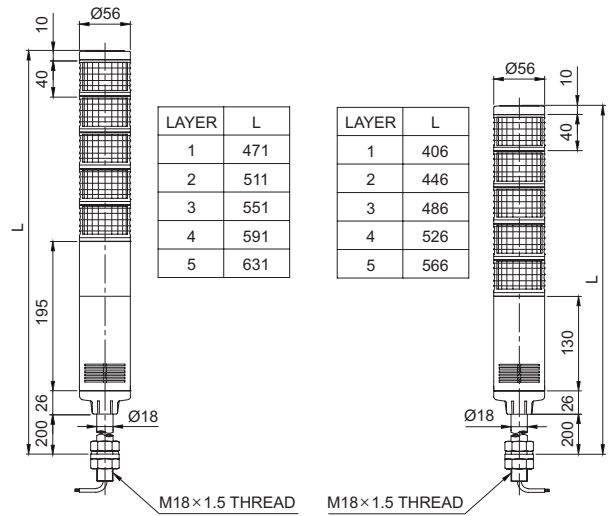

결선정보

- 전원선 : 전선규격 UL1015 AWG18(0.75sq)×2C 400mm
- 신호선 : 전선규격 UL1007 AWG22(0.3sq) 400mm
- LED광원 타워램프는 외부접점과 트랜지스터를 이용하여 결선할 수 있습니다.

※ 상세 결선도는 Page299~300을 참조하십시오.